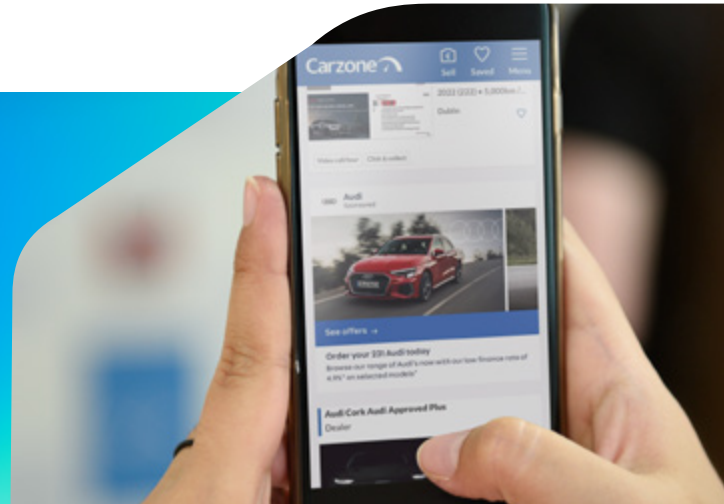

INSEARCH CAROUSEL MOBILE

Our contextual responsive native format that sits within our search results pages on mobile.

- InSearch Carousel is designed to showcase your brand in a unique and engaging manner.
- Available as a direct CPM product typically targeted to audience, brand keywords and competitor keywords.

NOTE: Creative should be understood with the sound off.

	MOBILE
IMAGE DIMENSIONS	3 x 16:9 (1200x628 recommended)
IMAGE FILE SIZE	MIN 80KB / MAX 150KB
LOGO FILE SIZE	MAX 10KB (45X45 recommended)
TITLE	MAX 40 CHARACTERS (incl. spaces)
SUBTITLE	/
BODY	MAX 100 CHARACTERS (incl. spaces)
CALL TO ACTION (recommended options)	LEARN MORE | GET OFFER | BOOK A TEST DRIVE | REGISTER YOUR INTEREST
LEAD TIME	2 WORKING DAYS
TRACKING	IF YOU REQUIRE 3RD PARTY TRACKING, WE WILL NEED AN IMAGE BASED TRACKING PIXEL AND TRACKABLE CLICK THROUGH URL. ONLY 1 TRACKING PIXEL MAY BE USED

[↓ INSEARCH TEMPLATES](#)