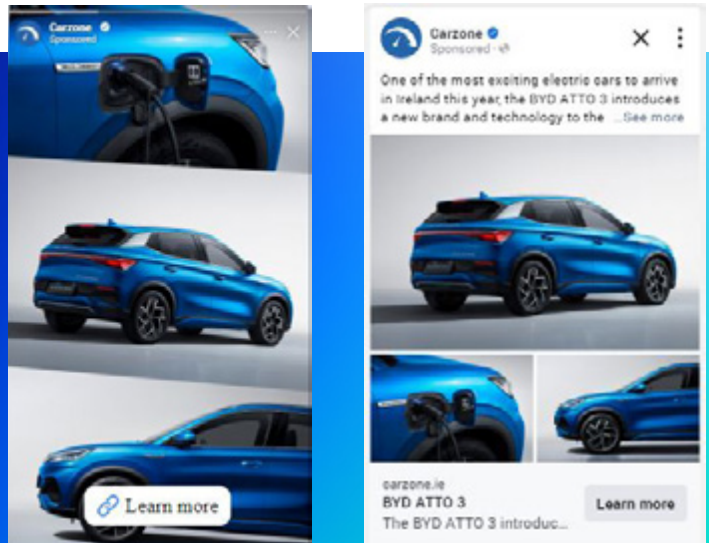

AD SPECS

SOCIAL

We have created a number of social assets to support your brand marketing activity.

Tailored to your campaign and targeted to a mix of Carzone and CarsIreland social audiences, these social creatives will drive engaged car buyers to external brand and retailer websites.

UNIT	STANDARD CARD	CAROUSEL	SOCIAL VIDEO
IMAGE DIMENSIONS	600x600 / 1080x1080 1:1 ASPECT RATIO	600x600 / 1080x1080 1:1 ASPECT RATIO + 2 IMAGES REQUIRED	600x600 / 1080x1080 1:1 ASPECT RATIO
IMAGE FILE SIZE	MIN 30KB/MAX 120KB JPEG / PNG	MIN 30KB/MAX 120KB JPEG / PNG	MAX 4GB 30 sec max
HEADLINE	MAX 40 CHARACTERS (incl. spaces)		
PRIMARY	MAX 125 CHARACTERS (incl. spaces)		
CALL TO ACTION	LEARN MORE | APPLY NOW | BOOK NOW | CONTACT US | CONTACT US DOWNLOAD | GET OFFER | GET QUOTE		
LEAD TIME	5 WORKING DAYS		
TRACKING	IF YOU REQUIRE 3RD PARTY TRACKING, WE WILL NEED AN IMAGE BASED TRACKING PIXEL AND TRACKABLE CLICK THROUGH URL. ONLY 1 TRACKING PIXEL MAY BE USED