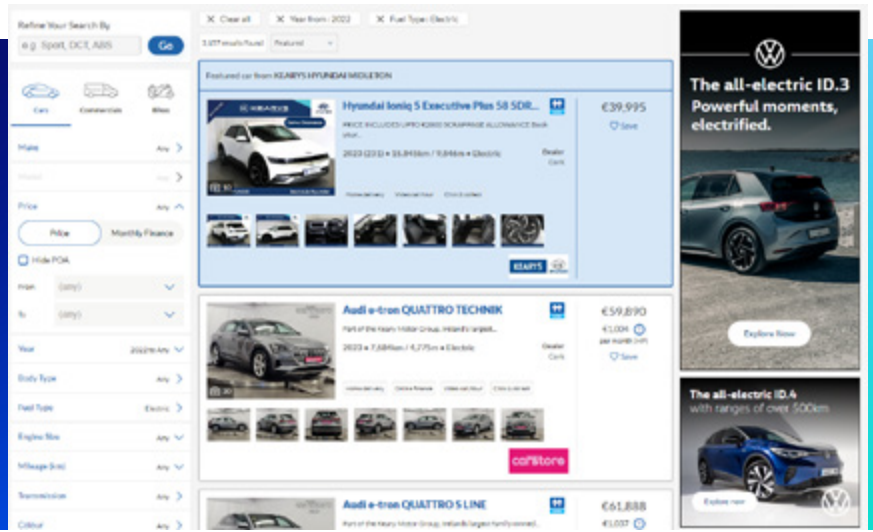

IAB STANDARD FORMATS

Billboard, Leaderboard, MPU, DMPU and 320x50.

- Carzone and Carsireland are IAB Gold Standard certified publishers to uphold brand safety standards.
- The IAB recommends that all publishers offer these formats as a minimum.

	BILLBOARD	LEADERBOARD	MPU	HALF PAGE
DIMENSIONS	970x250PX	728x90PX	300x250PX	300x600PX
MAX WEIGHT	200KB	200KB	200KB	200KB
ANIMATION LENGTH	30 SEC	30 SEC	30 SEC	30 SEC
TYPE	JPG, GIF, PNG, HTML5	JPG, GIF, PNG, HTML5	JPG, GIF, PNG, HTML5	JPG, GIF, PNG, HTML5
THIRD PARTY SERVING	YES	YES	YES	YES