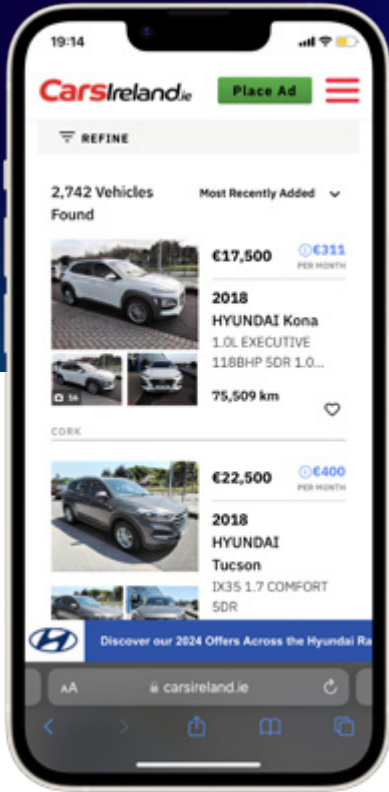

ADMESSENGER FORMAT

AdMessenger is a mobile ticker-style ad platform that can deliver a custom 160-character scrolling text ad with a logo to any mobile device.

UNIT	MOBILE
IMAGE DIMENSIONS	120x50 LOGO
MESSAGE	160 MAX CHARACTER COUNT
COLOUR PALLET	HEX/HTML COLOUR CODE